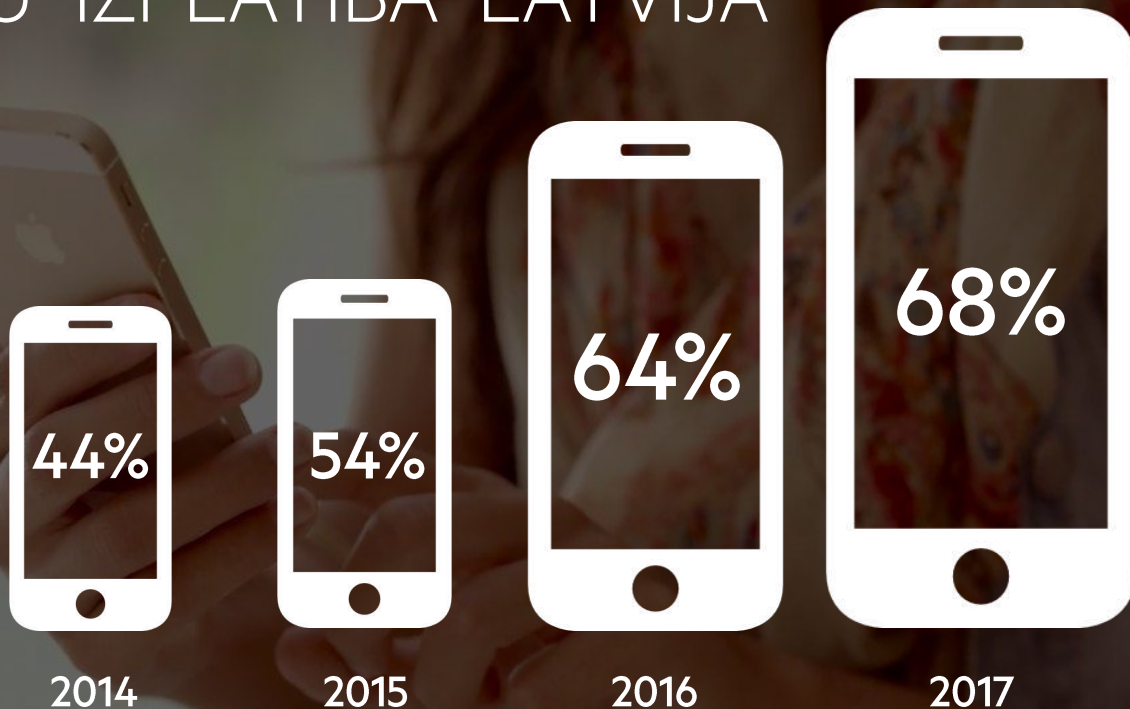

VIEDTĀLRUŅU IZPLATĪBA LATVIJĀ

JAU ŠODIEN
VAIRĀK KĀ
PUSE LATVIJAS
IEDZĪVOTĀJU
IZMANTO
VIEDTĀLRUŅUS