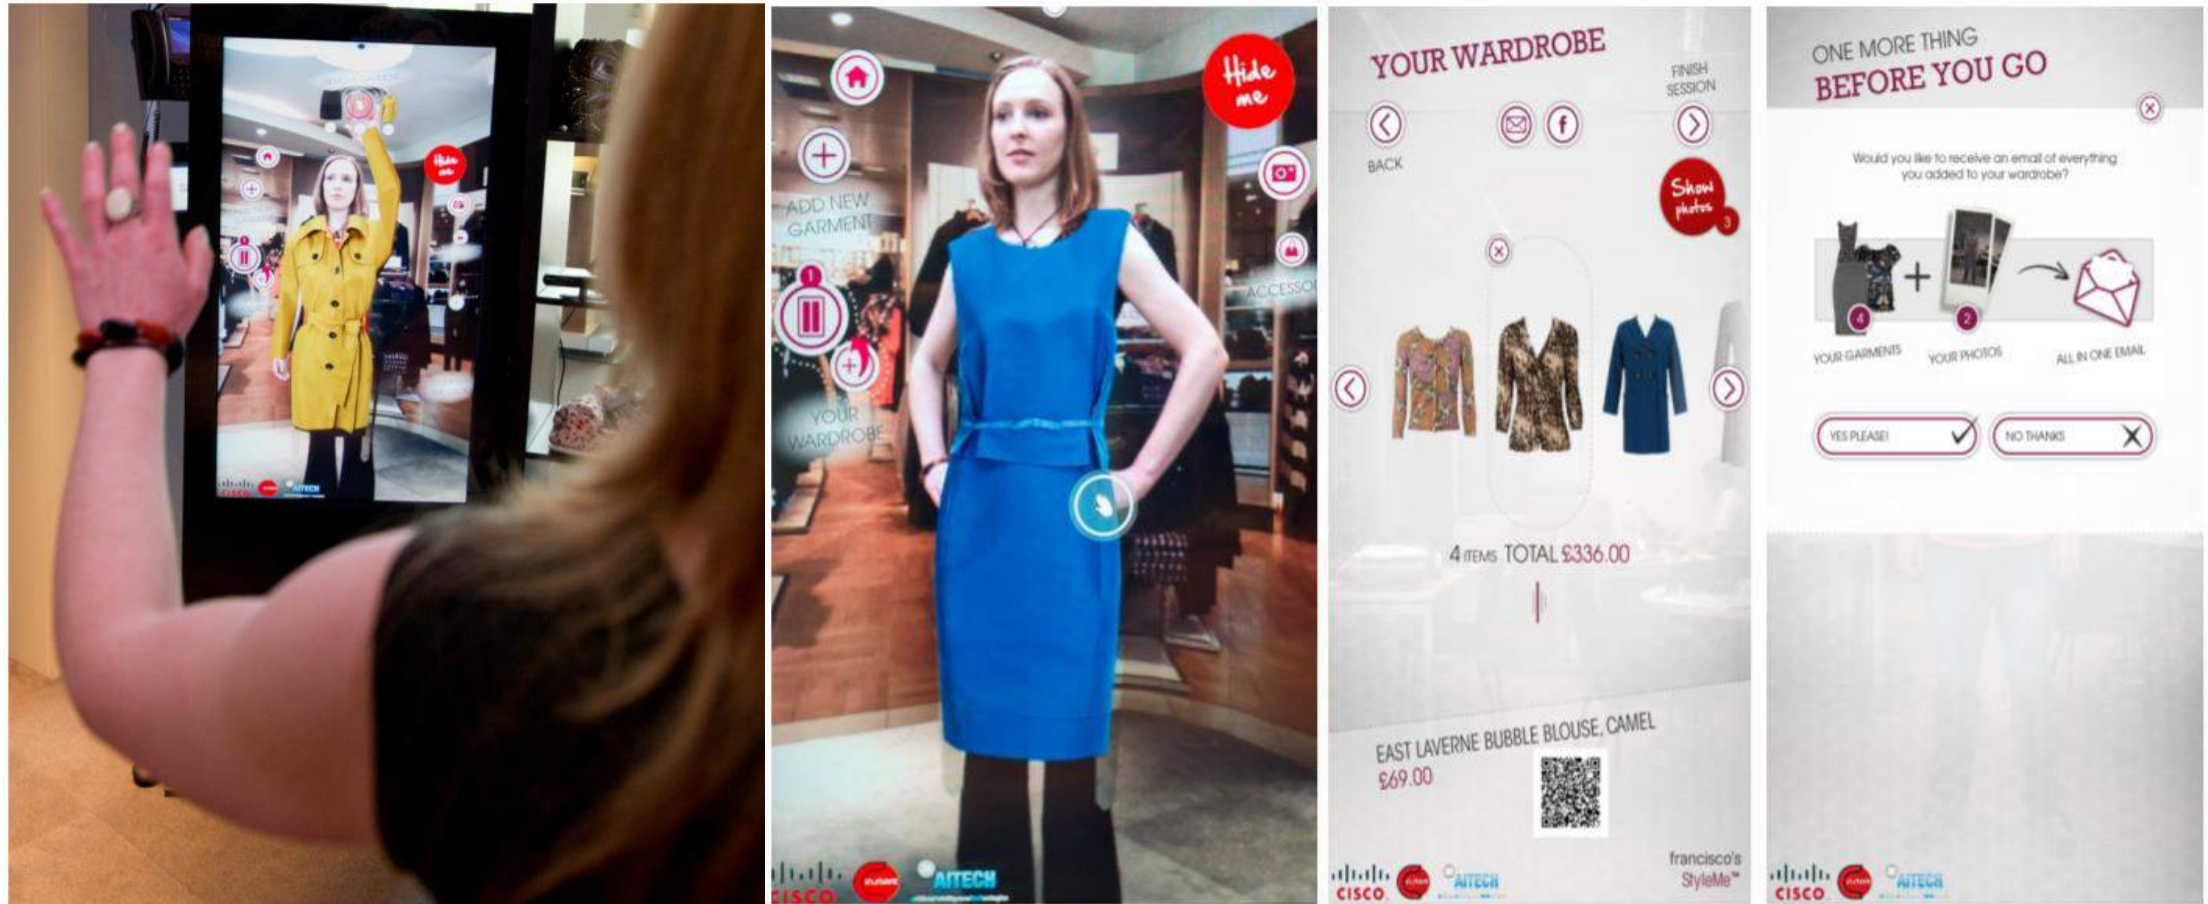

Cisco StyleMe™ Virtual Fashion Mirror